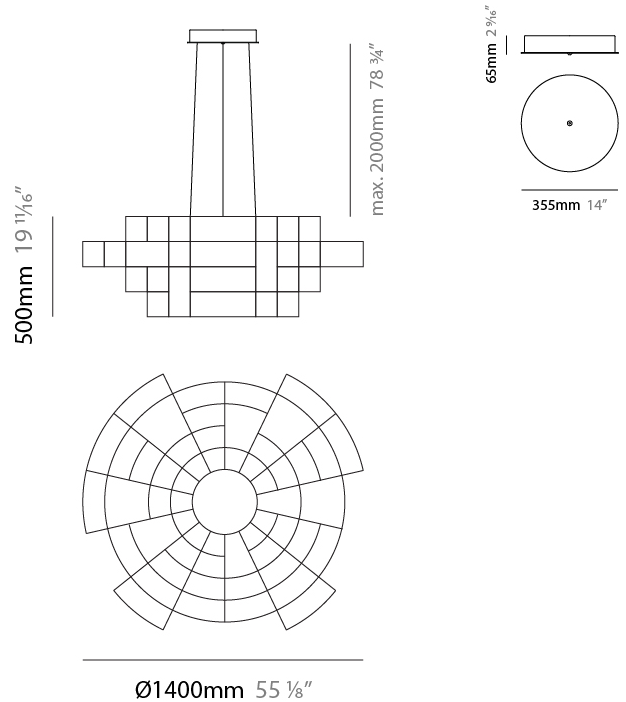

SPECTRE SUSPENSION

D101950-

base number   LED Dimming   Color Temperature   Finish Options

1. To build a product code in our configurator select the specify button on the base model # product page
2. To build a manual product code on this datasheet choose from the options listed below in blue font and add the suffix to the base model #

GENERAL

Series: Spectre
Brand: Quasar
Division: Design
Mounting Type: Suspension
Mounting Location: Ceiling
Subcategory: Ambient

PHYSICAL

Shape: Abstract
Diameter (mm): 1400
Diameter (in): 55 1/8"
Height (mm): 500
Height (in): 19 11/16"
Max. Overall Height (mm): 2500
Max. Overall Height (in): 98 7/16"
Light Distribution: Omnidirectional
Weight (kg): 7
Weight (lbs): 15.43
Fixture Finish: [NIC / BRA / BBR](#)
Fixture Material: Metal
Cable Details: 2000mm Cable
Upon Request: Custom Sizes

ELECTRICAL

Lamp Type: LED
Input Wattage (W): 93
Dimming: [0-10V Dimming / Phase Dimming (120Vac Only)](#)
Driver Included: Yes
Driver Location: Integrated
Driver Type: Constant Voltage - Universal
Driver Class: Class 2
Input Voltage (V): 120 - 277
Output Voltage (V): 12

LED

Number of LEDs: 155
Color Temperature (°K): [2400 / 2800](#)
Max. Delivered Lumen (lm): 4650 (2800K)
CRI: >90 CRI
Lamp Life (hrs): 50000

OPTICAL

RATINGS AND CERTIFICATIONS

Certified By: Certified for North American Standards
IP rating: IP20

PROJECT
TYPE
SPECIFIER
QUANTITY
DATE