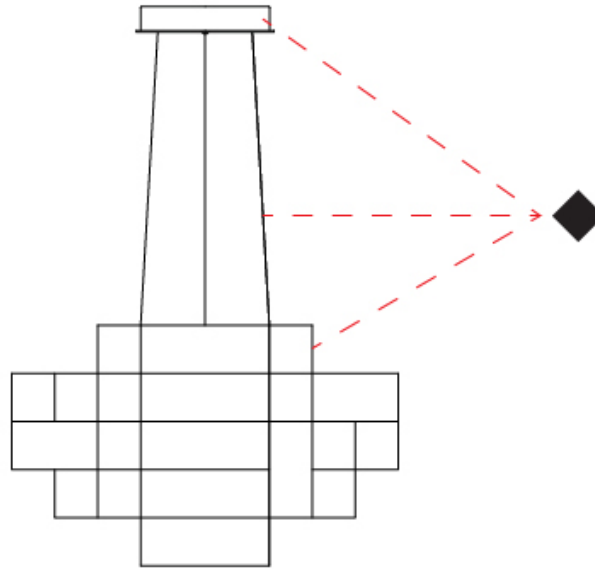

D101653-

PROJECT	_____
TYPE	_____
SPECIFIER	_____
QUANTITY	_____
DATE	_____

D