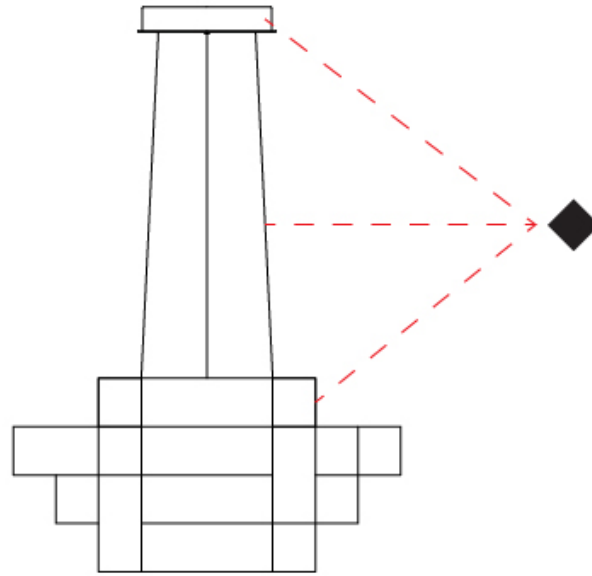

D101949-

PROJECT	_____
TYPE	_____
SPECIFIER	_____
QUANTITY	_____
DATE	_____

D