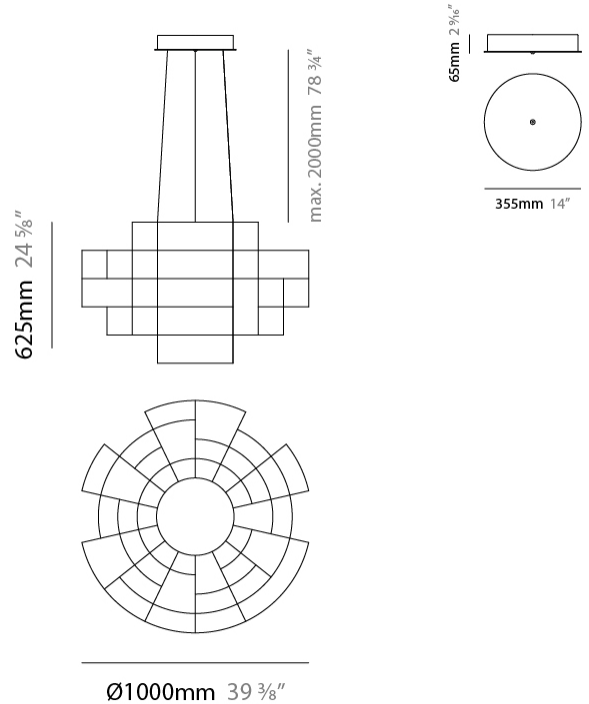

SPECTRE SUSPENSION

D101653-

base number   LED Dimming   Color Temperature   Finish Options

PROJECT _____
TYPE _____
SPECIFIER _____
QUANTITY _____
DATE _____

1. To build a product code in our configurator select the specify button on the base model # product page
2. To build a manual product code on this datasheet choose from the options listed below in blue font and add the suffix to the base model #

GENERAL

Series: Spectre
Brand: Quasar
Division: Design
Mounting Type: Suspension
Mounting Location: Ceiling
Subcategory: Ambient

PHYSICAL

Shape: Abstract
Diameter (mm): 1000
Diameter (in): 39 3/8
Height (mm): 625
Height (in): 24 5/8
Max. Overall Height (mm): 2000
Max. Overall Height (in): 103 3/8
Light Distribution: Omnidirectional
Weight (kg): 5
Weight (lbs): 11.02
Fixture Finish: [NIC / BRA / BBR](#)
Fixture Material: Metal
Upon Request: Custom Sizes

ELECTRICAL

Lamp Type: LED
Input Wattage (W): 85.2
Dimming: [0-10V Dimming / Phase Dimming (120Vac Only)](#)
Driver Included: Yes
Driver Location: Integrated
Driver Type: Constant Voltage - 120/277Vac
Driver Class: Class 2
Input Voltage (V): 120 - 277
Output Voltage (V): 12

LED

Number of LEDs: 142
Color Temperature (°K): [2400 / 2800](#)
Max. Delivered Lumen (lm): 4260 (2800K)
CRI: >90 CRI
Lamp Life (hrs): 50000

OPTICAL

RATINGS AND CERTIFICATIONS

Certified By: Certified for North American Standards
IP rating: IP20