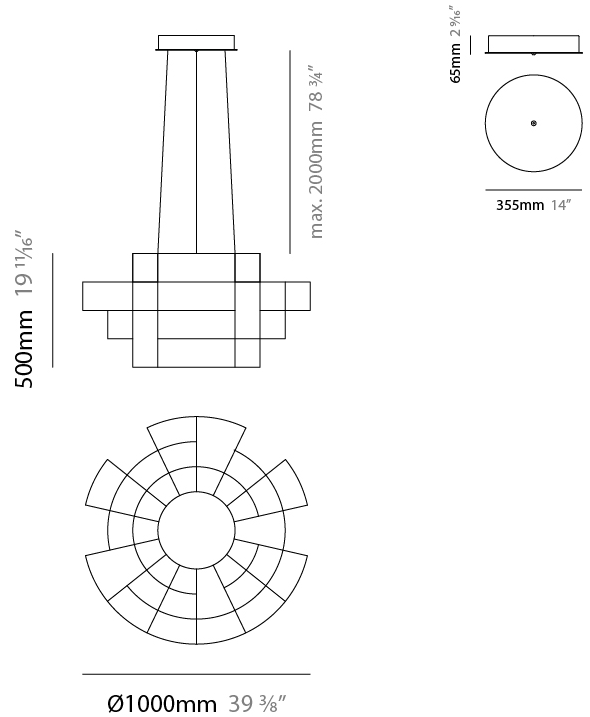

SPECTRE SUSPENSION

D101949-

base number   LED Dimming   Color Temperature   Finish Options

1. To build a product code in our configurator select the specify button on the base model # product page
2. To build a manual product code on this datasheet choose from the options listed below in blue font and add the suffix to the base model #

GENERAL

Series: Spectre
Brand: Quasar
Division: Design
Mounting Type: Suspension
Mounting Location: Ceiling
Subcategory: Ambient

PHYSICAL

Shape: Abstract
Diameter (mm): 1000
Diameter (in): 39 3/8
Height (mm): 500
Height (in): 19 11/16
Max. Overall Height (mm): 2500
Max. Overall Height (in): 98 7/16
Light Distribution: Omnidirectional
Weight (kg): 5
Weight (lbs): 11.02
Fixture Finish: [NIC / BRA / BBR](#)
Fixture Material: Metal
Cable Details: 2000mm Cable
Upon Request: Custom Sizes

ELECTRICAL

Lamp Type: LED
Input Wattage (W): 76.8
Dimming: [0-10V Dimming / Phase Dimming (120Vac Only)](#)
Driver Included: Yes
Driver Location: Integrated
Driver Type: Constant Voltage - Universal
Driver Class: Class 2
Input Voltage (V): 120 - 277
Output Voltage (V): 12

LED

Number of LEDs: 128
Color Temperature (°K): [2400 / 2800](#)
Max. Delivered Lumen (lm): 3840 (2800K)
CRI: >90 CRI
Lamp Life (hrs): 50000

OPTICAL

RATINGS AND CERTIFICATIONS

Certified By: Certified for North American Standards
IP rating: IP20

PROJECT
TYPE
SPECIFIER
QUANTITY
DATE