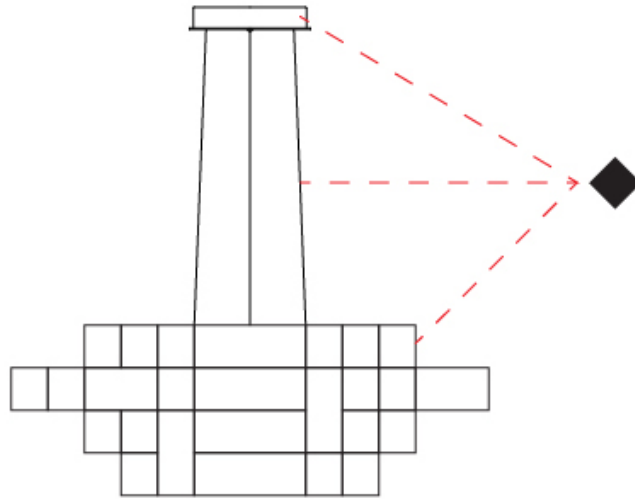

D101950-

PROJECT	_____
TYPE	_____
SPECIFIER	_____
QUANTITY	_____
DATE	_____

D